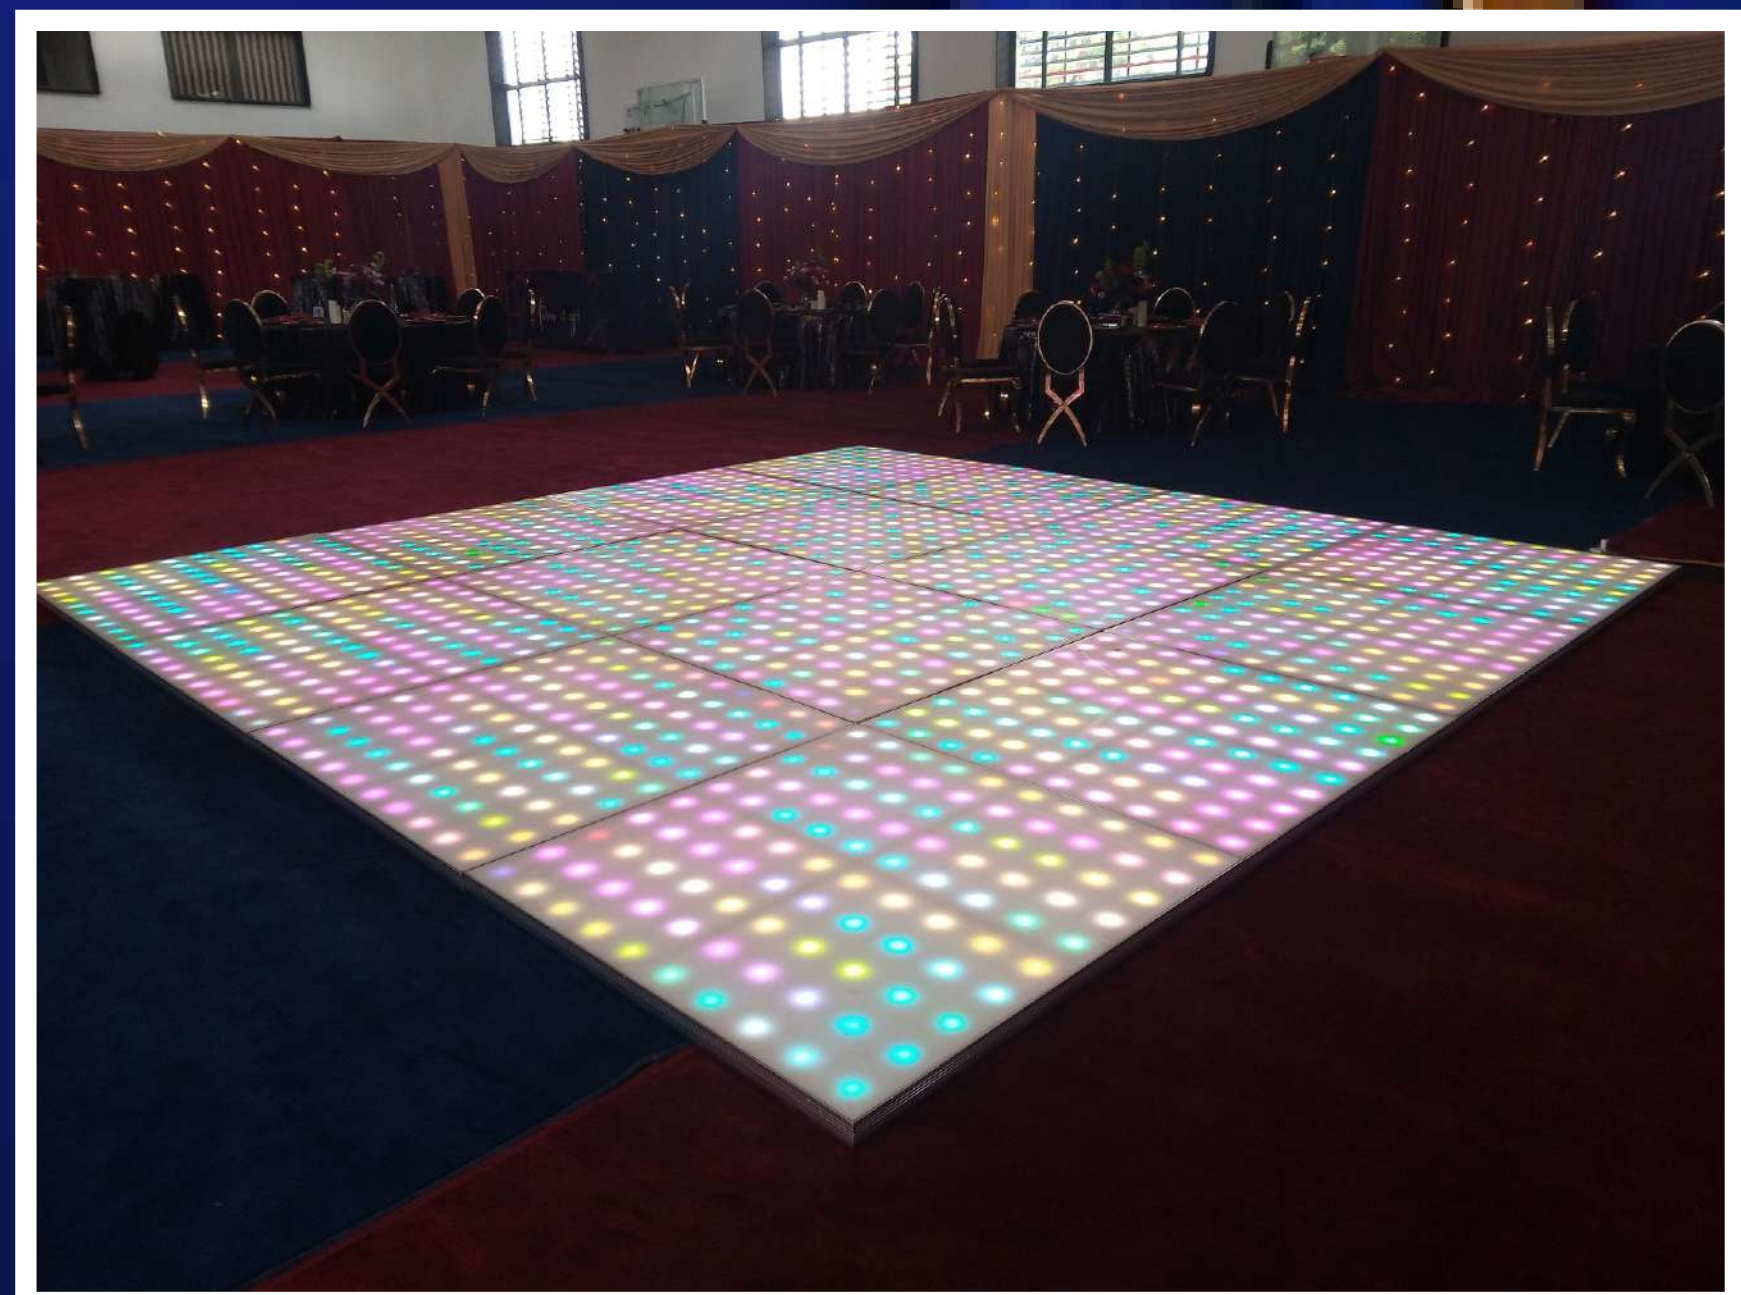

**Led Dance Floor Ksh 6000
Per Panel Of 1 By 1 M**