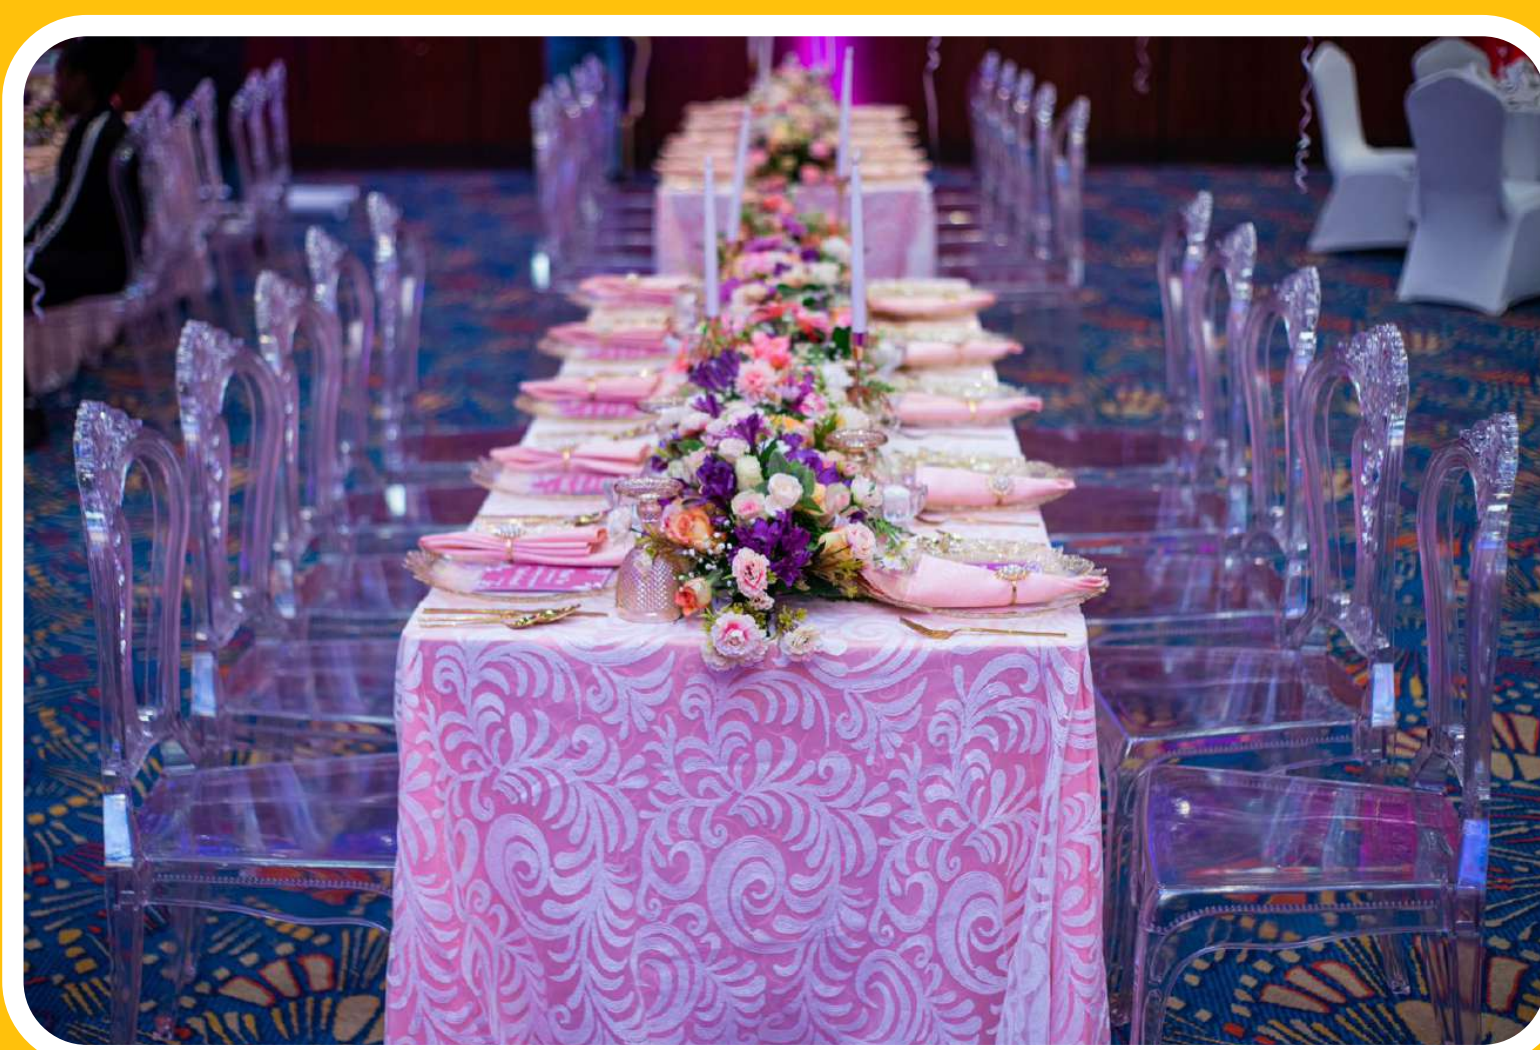

**ghost clear and
gold chairs
ksh 400**