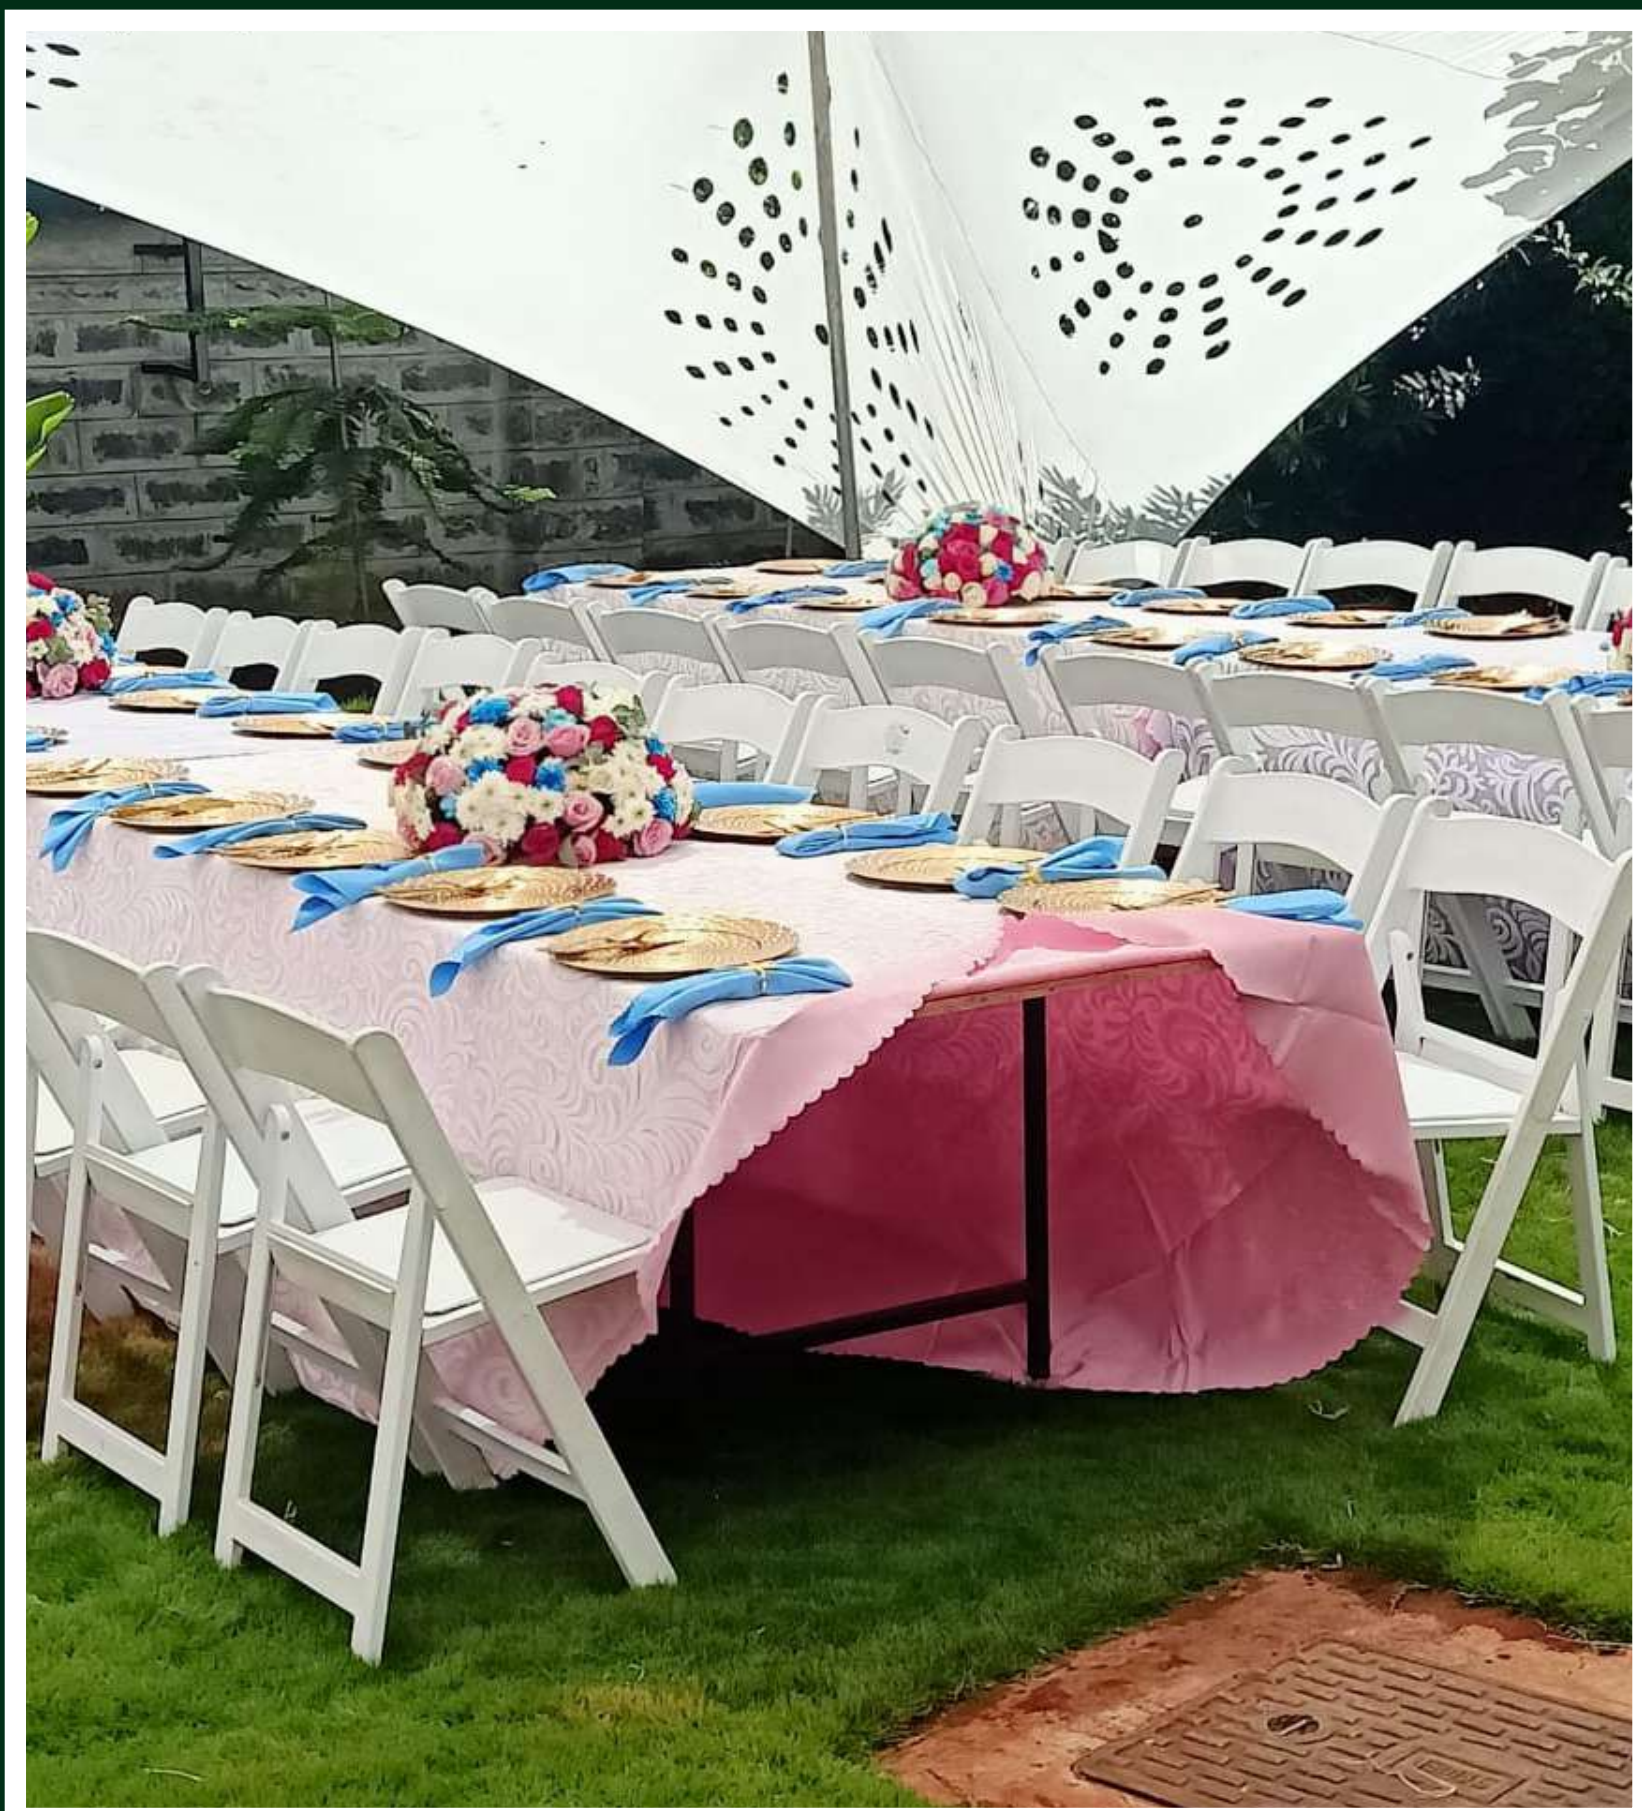

www.kidsparties.co.ke
info@kidsparties.co.ke

African Themed Dressed Chairs Ksh 130

Round dressed table it has a capacity of hosting 10 chairs available in various colors of tables clothes ksh 800

Wide rectangular table dressed measuring 3ft by 8 ft ,best for charger plates, cutlery set and flowers center pieces ksh 1500, note that the above prices are not inclusive of charger plates, centerpieces and cutleries available in various colors of tables clothes

Food Table/ Serving Table 6Ft By 2 Ft ksh 600

Normal size rectangular table measurements is 6 ft by 2 ft ksh 600 it takes 8 adults chairs.

Kids dressed table ksh 600 it has a capacity of hosting 10 kids chairs

Decorated Clear And Gold Chiavari Chairs **Ksh 200**

**White Decorated Chiavari
New Design Chair
Ksh 250.**

**Chiavari plain new
design chair each
Ksh 200**

**Rustic chairs each
ksh 450**

**Adults foldables
chairs each
ksh 250**