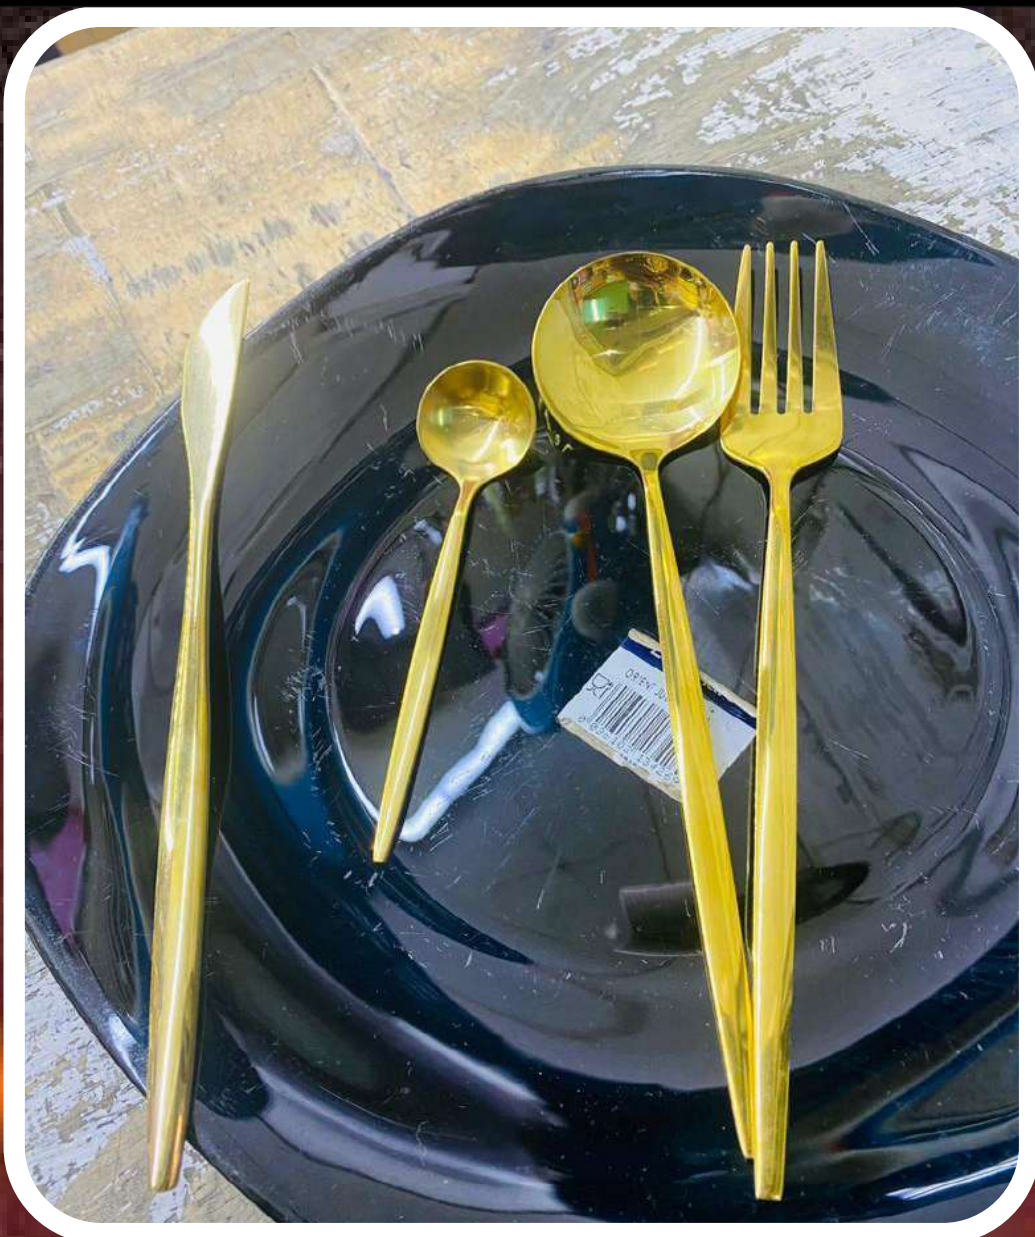

Cutlery set of 4 ksh 200