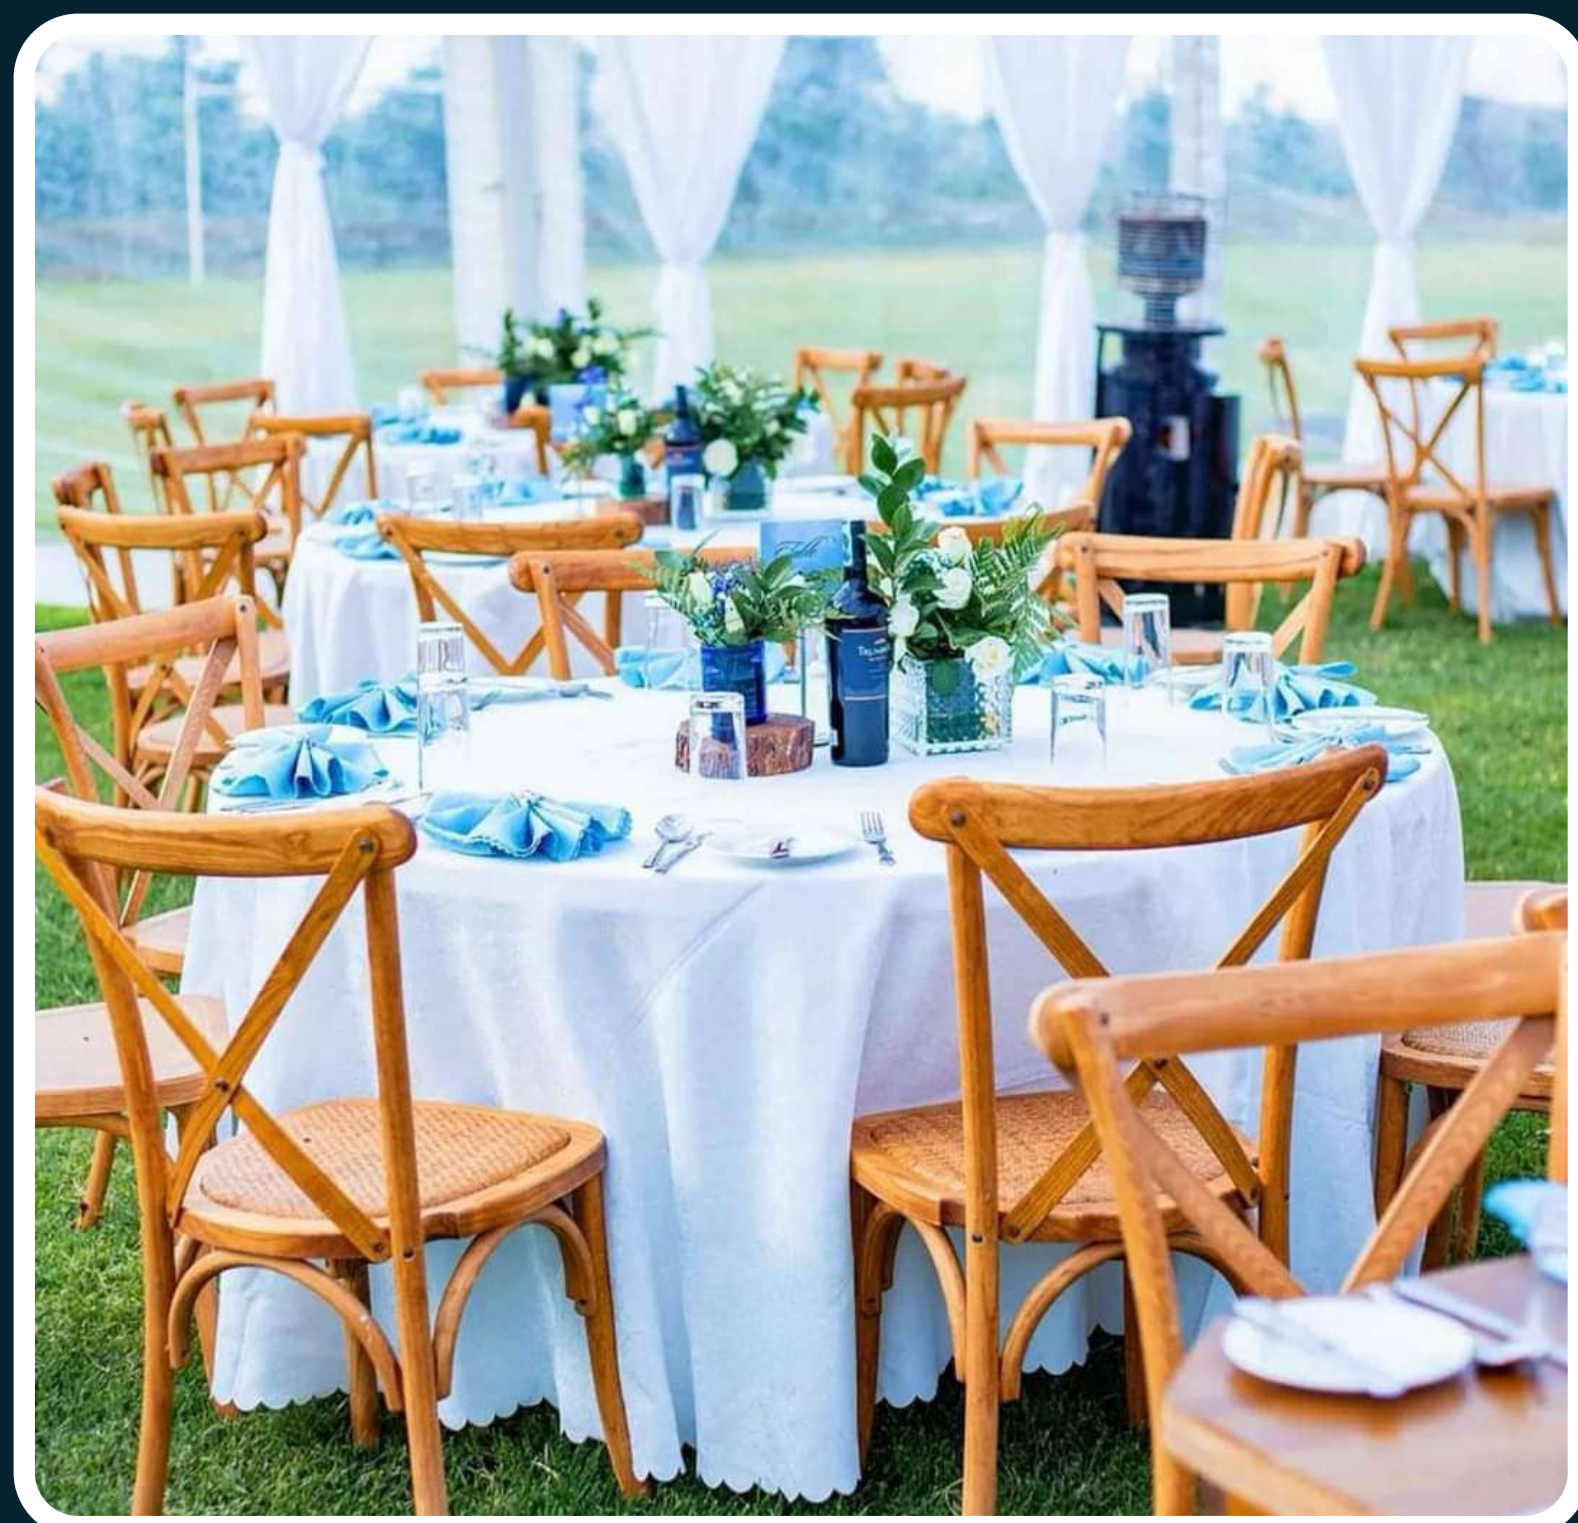

www.kidsparties.co.ke
info@kidsparties.co.ke

African Themed Dressed Chairs Ksh 130

Round dressed table it has a capacity of hosting 10 chairs available in various colors of tables clothes ksh 800

Wide rectangular table dressed measuring 3ft by 8 ft ,best for charger plates, cutlery set and flowers center pieces ksh 1500, note that the above prices are not inclusive of charger plates, centerpieces and cutleries available in various colors of tables clothes

Food Table/ Serving Table 6Ft By 2 Ft ksh 600

Normal size rectangular table measurements is 6 ft by 2 ft ksh 600 it takes 8 adults chairs.

Kids dressed table ksh 600 it has a capacity of hosting 10 kids chairs

Decorated Clear And Gold Chiavari Chairs **Ksh 200**

**White Decorated Chiavari
New Design Chair
Ksh 250.**

**Chiavari plain new
design chair each
Ksh 200**

**Rustic chairs each
ksh 450**

**Adults foldables
chairs each
ksh 250**