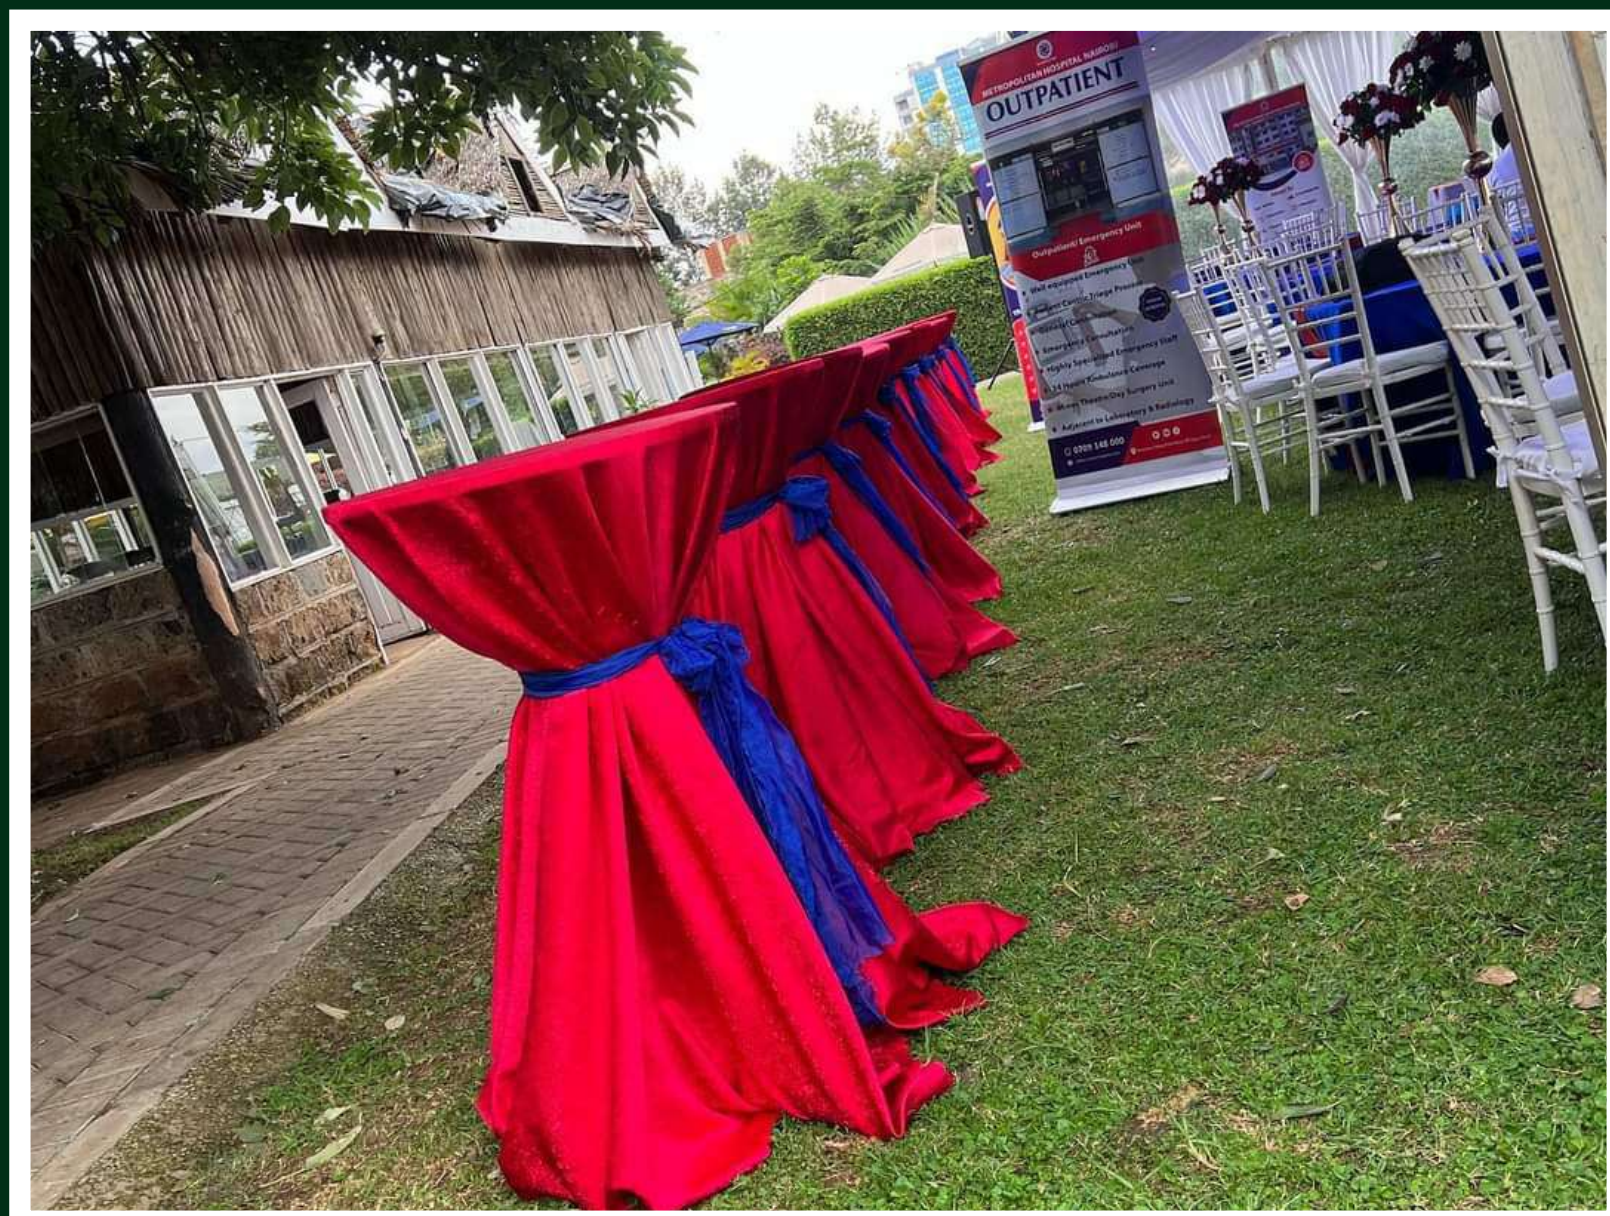

Decorated Clear And Gold Chiavari Chairs **Ksh 200**

**White Decorated Chiavari
New Design Chair
Ksh 250.**

**Chiavari plain new
design chair each
Ksh 200**

**Rustic chairs each
ksh 450**

**Adults foldables
chairs each
ksh 250**

**ghost clear and
gold chairs
ksh 400**

Aria/luxe Chairs

**Each.
ksh 500**

**Dior chairs each
ksh 700**

0710273465

**ALONG WAIYAKI WAY,
WESTLANDS, NAIROBI**

www.kidsparties.co.ke
info@kidsparties.co.ke

Chameleon chairs ksh 500 each

French Louis Each Ksh 750

Cocktail stools each ksh 600

Cocktail table each ksh 800

0710273465

ALONG WAIYAKI WAY,
WESTLANDS, NAIROBI

www.kidsparties.co.ke
info@kidsparties.co.ke

Kids Crossback Chairs Each Ksh 200