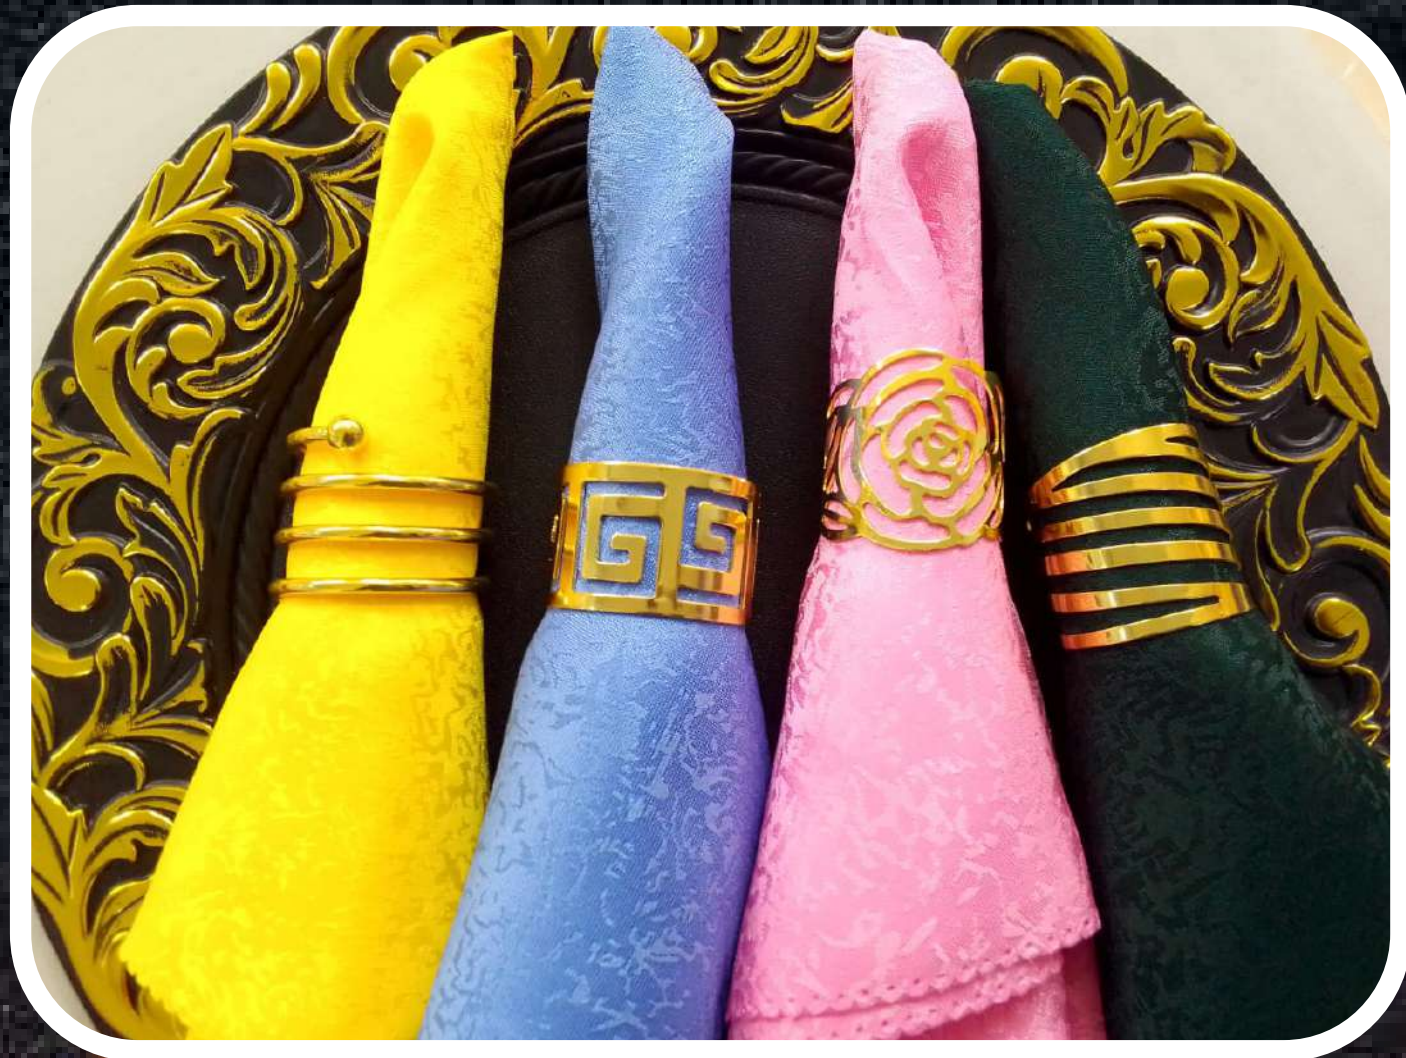

Napkin And Ring Ksh 100