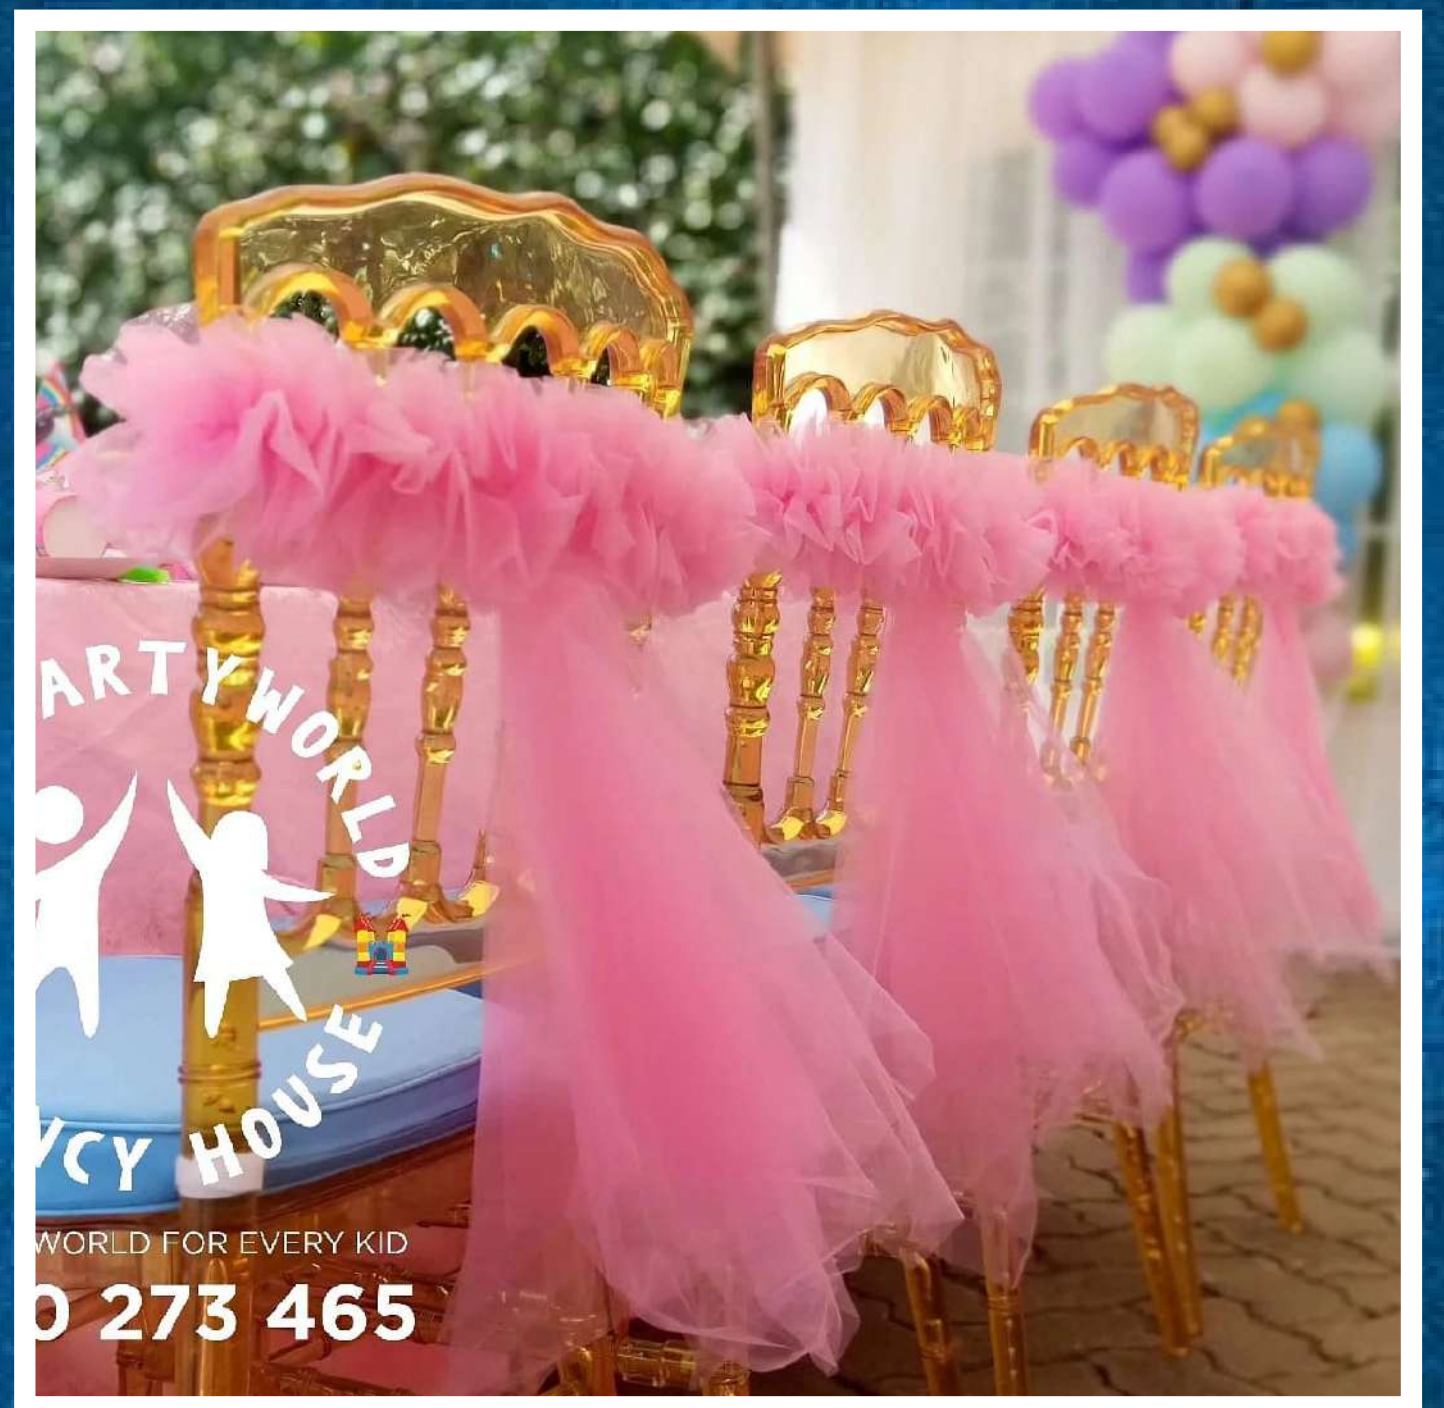

www.kidsparties.co.ke
info@kidsparties.co.ke

African Themed Dressed Chairs Ksh 130

Round dressed table it has a capacity of hosting 10 chairs available in various colors of tables clothes ksh 800

Wide rectangular table dressed measuring 3ft by 8 ft ,best for charger plates, cutlery set and flowers center pieces ksh 1500, note that the above prices are not inclusive of charger plates, centerpieces and cutleries available in various colors of tables clothes

**Charger plates each
ksh 200**

Napkin And Ring Ksh 100

Cutlery set of 4 ksh 200

**Flowers center pieces
each ksh 2500**

**African themed center piece
each ksh 500**

**Clear and gold chiavari chairs
each ksh 200**

Decorated Clear And Gold Chiavari Chairs **Ksh 200**

**White Decorated Chiavari
New Design Chair
Ksh 250.**

**Chiavari plain new
design chair each
Ksh 200**

**Rustic chairs each
ksh 450**

**Adults foldables
chairs each
ksh 250**